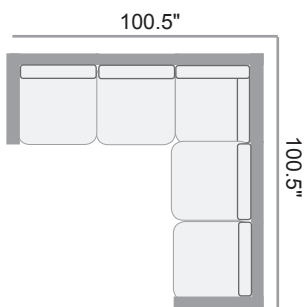

Java
Wicker

910

443