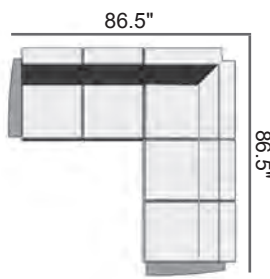

8650
Three-Seat Sofa
77.5"Wx36"Dx39"H
Weight: 98 lbs
Seat Height: 19.5"
Arm Height: 23.5"
15/3

8500
Ottoman
22.75"Wx21.75"Dx17"H
Weight: 16 lbs
Seat Height: 17"
15/3

NEW
2018

8550
Right Arm Two-Seat
Hidden Motion Sectional
52"Wx 34.5"Dx38.5"H
Weight: 55 lbs
Seat Height: 19"
Arm Height: 23.5"
15/3

NEW
2018

8540
Left Arm Two-Seat
Hidden Motion Sectional
52"Wx 34.5"Dx38.5"H
Weight: 55 lbs
Seat Height: 19"
Arm Height: 23.5"
15/3

NEW
2018

8560
Corner Fixed Sectional
34.5"Wx34.5"Dx38.5"H
Weight: 31 lbs
Seat Height: 19"
15/3

NEW
2018

8510
Armless Single Seat
Fixed Sectional
23.5"Wx34.5"Dx38.5"H
Weight: 28 lbs
Seat Height: 19"
15/3

**NEW
2018**

LCT0
Furniture Clip
15/3
(set of 2 included
with each sectional
piece)

Kona 385 446