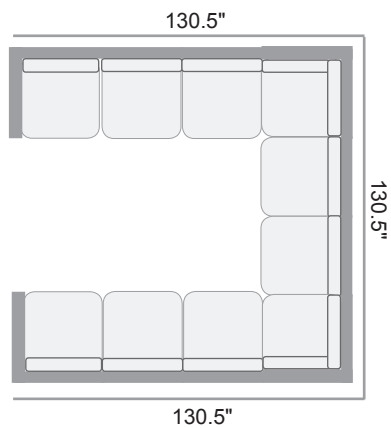

Java
Wicker

910

443