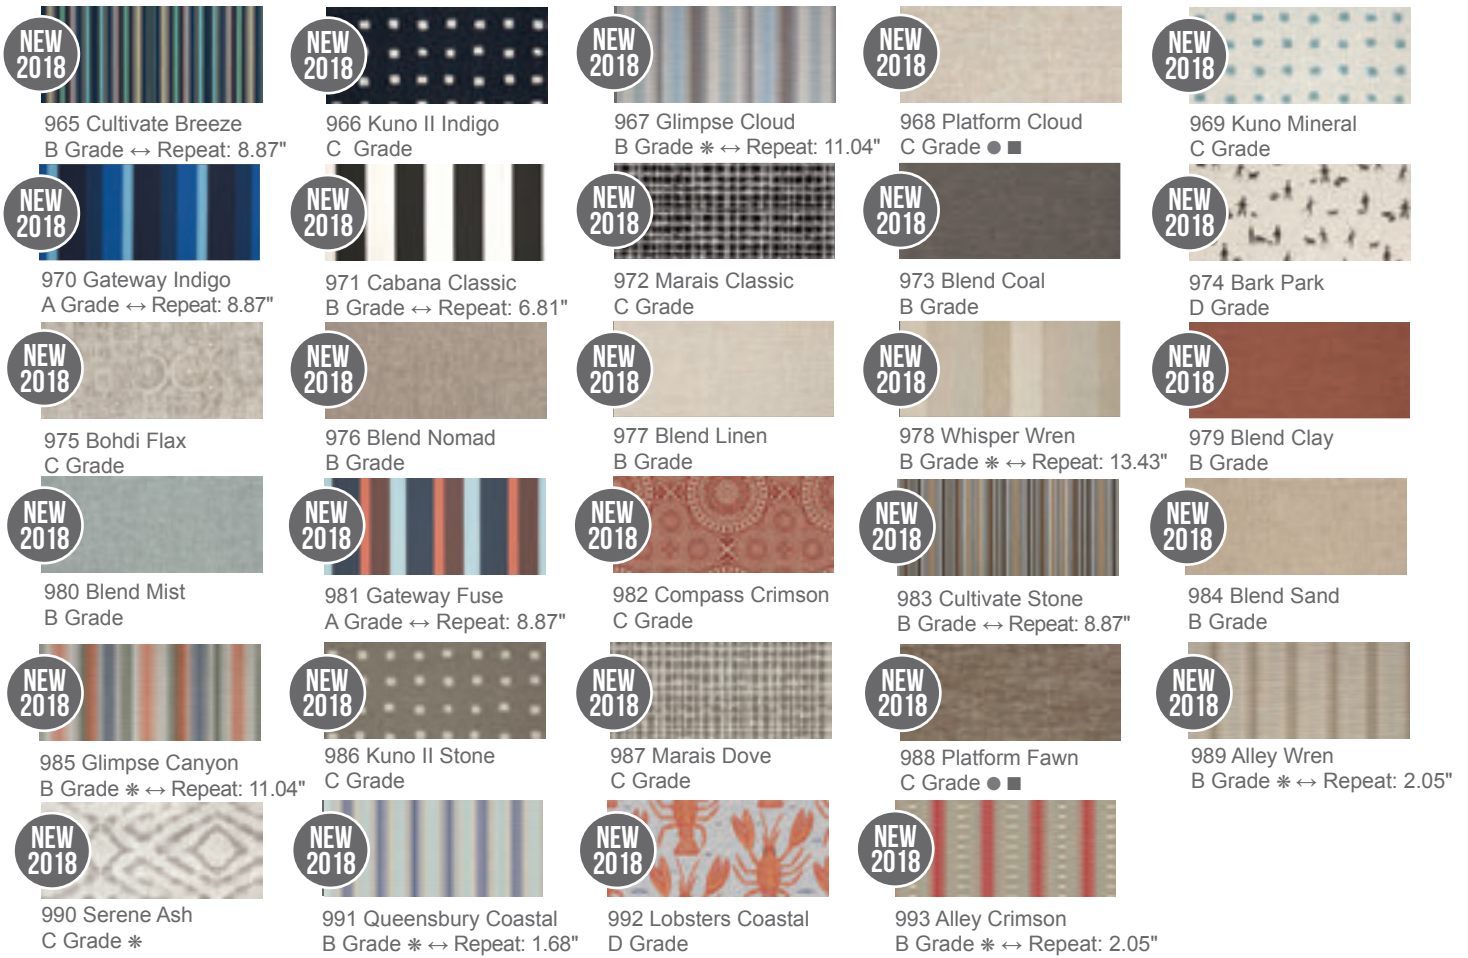

NEW 2018
964 Compass Indigo
C Grade

▲ Symbol denotes fabric not available on HDPL Attachable Pillow. * Symbol denotes fabric not available on 660 - 6' Square Market Umbrella. ■ Symbol denotes fabric not available on Drape Umbrellas. ◆ Symbol denotes fabric not available on padded sling. ◆ Available only on Commercial Market Umbrella on p.69. Vent-946 Betsy, Panels-495 Ross ● Symbol denotes fabric not available on Commercial Market Umbrella.