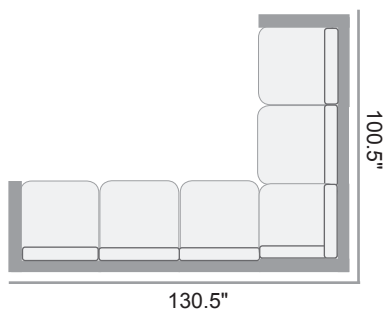

Java
Wicker

910

443