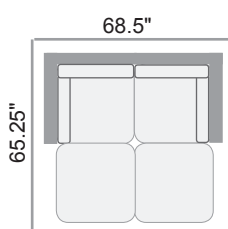

Java
Wicker

910

443