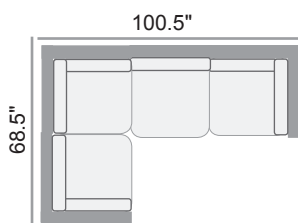

Java
Wicker

910

443