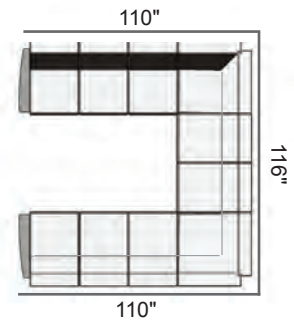

NEW
2018

8540
Left Arm Two-Seat
Hidden Motion Sectional
52"Wx 34.5"Dx38.5"H
Weight: 55 lbs
Seat Height: 19"
Arm Height: 23.5"
15/3

NEW
2018

8560
Corner Fixed Sectional
34.5"Wx34.5"Dx38.5"H
Weight: 31 lbs
Seat Height: 19"
15/3

NEW
2018

8510
Armless Single Seat
Fixed Sectional
23.5"Wx34.5"Dx38.5"H
Weight: 28 lbs
Seat Height: 19"
15/3

**NEW
2018**

LCT0
Furniture Clip
15/3
(set of 2 included
with each sectional
piece)

Kona 385 446