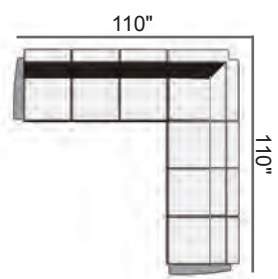

8650
Three-Seat Sofa
77.5"Wx36"Dx39"H
Weight: 98 lbs
Seat Height: 19.5"
Arm Height: 23.5"
15/3

8500
Ottoman
22.75"Wx21.75"Dx17"H
Weight: 16 lbs
Seat Height: 17"
15/3

NEW
2018

8550
Right Arm Two-Seat
Hidden Motion Sectional
52"Wx 34.5"Dx38.5"H
Weight: 55 lbs
Seat Height: 19"
Arm Height: 23.5"
15/3

NEW
2018

8540
Left Arm Two-Seat
Hidden Motion Sectional
52"Wx 34.5"Dx38.5"H
Weight: 55 lbs
Seat Height: 19"
Arm Height: 23.5"
15/3

NEW
2018

8560
Corner Fixed Sectional
34.5"Wx34.5"Dx38.5"H
Weight: 31 lbs
Seat Height: 19"
15/3

NEW
2018

8510
Armless Single Seat
Fixed Sectional
23.5"Wx34.5"Dx38.5"H
Weight: 28 lbs
Seat Height: 19"
15/3

**NEW
2018**

LCT0
Furniture Clip
15/3
(set of 2 included
with each sectional
piece)

Kona 385 446