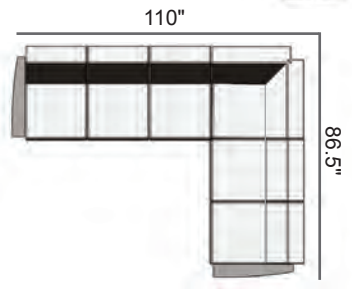

NEW
2018

8540
Left Arm Two-Seat
Hidden Motion Sectional
52"Wx 34.5"Dx38.5"H
Weight: 55 lbs
Seat Height: 19"
Arm Height: 23.5"
15/3

NEW
2018

8560
Corner Fixed Sectional
34.5"Wx34.5"Dx38.5"H
Weight: 31 lbs
Seat Height: 19"
15/3

NEW
2018

8510
Armless Single Seat
Fixed Sectional
23.5"Wx34.5"Dx38.5"H
Weight: 28 lbs
Seat Height: 19"
15/3

**NEW
2018**

LCT0
Furniture Clip
15/3
(set of 2 included
with each sectional
piece)

Kona 385 446