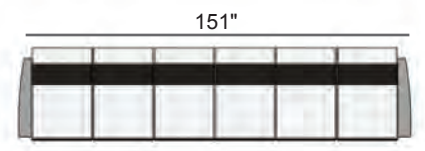

NEW
2018

8540
Left Arm Two-Seat
Hidden Motion Sectional
52"Wx 34.5"Dx38.5"H
Weight: 55 lbs
Seat Height: 19"
Arm Height: 23.5"
15/3

NEW
2018

8560
Corner Fixed Sectional
34.5"Wx34.5"Dx38.5"H
Weight: 31 lbs
Seat Height: 19"
15/3

NEW
2018

8510
Armless Single Seat
Fixed Sectional
23.5"Wx34.5"Dx38.5"H
Weight: 28 lbs
Seat Height: 19"
15/3

**NEW
2018**

LCT0
Furniture Clip
15/3
(set of 2 included
with each sectional
piece)

Kona 385 446